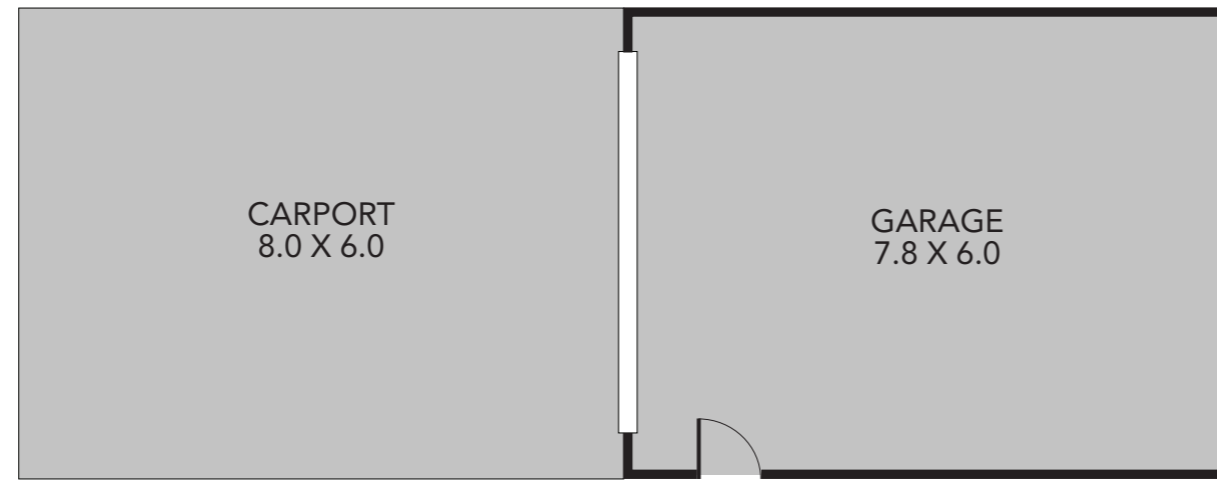

37 Parklea Avenue, Croudace Bay

4 x  2 x  7 x 

SITE PLAN